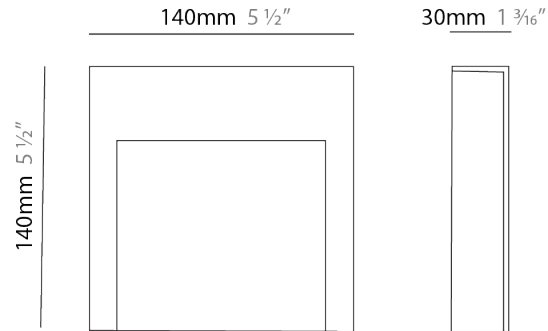

1. To build a product code in our configurator select the specify button on the base model # product page
2. To build a manual product code on this datasheet choose from the options listed below in blue font and add the suffix to the base model #

GENERAL

Series: Team
Subseries: Team Square
Brand: Platek
Division: Exterior
Mounting Type: Surface
Mounting Location: Wall
Subcategory: Step Light

PHYSICAL

Shape: Square
Length (mm): 140
Length (in): 5 ½
Height (mm): 140
Depth (mm): 30
Height (in): 5 ½
Depth (in): 1 ¾
Light Distribution: Asymmetric
Weight (kg): 0.6
Weight (lbs): 1.32
Screws: A4 stainless steel
Diffuser: Opal - PMMA
Fixture Finish: [BLK](#) / [WHI](#) / [GRY](#) / [COR](#) / [ANT](#) / [BRZ](#)
Fixture Material: Extruded Aluminum

ELECTRICAL

Lamp Type: LED
Input Wattage (W): 9.4
Total Output Wattage (W): 7.9
Dimming: Non-Dimmable / 0-10V Dimming
Driver Included: No
Driver Location: Remote
Driver Type: Constant Voltage – Universal
Driver Class: Class 2
Input Voltage (V): 120 - 277
Output Voltage (V): 24
Constant Voltage (V): 24
Upon Request: Remote: 0-10Vdc dimming / Phase dimming 120Vac / Non-dimming 120/277Vac

LED

Color Temperature (°K): [2700](#) / [3000](#) / [4000](#)
Max. Delivered Lumen (lm): 395 / 395 / 415
Nominal Lumen (lm): 800 / 800 / 832
CRI: >80 CRI
Lamp Life (hrs): 60000

OPTICAL

Optic°: Asymmetrical

RATINGS AND CERTIFICATIONS

Certified By: Certified for North American Standards
IP rating: IP66
IK Rating: IK08
Bug Rating: B0 U0 G0